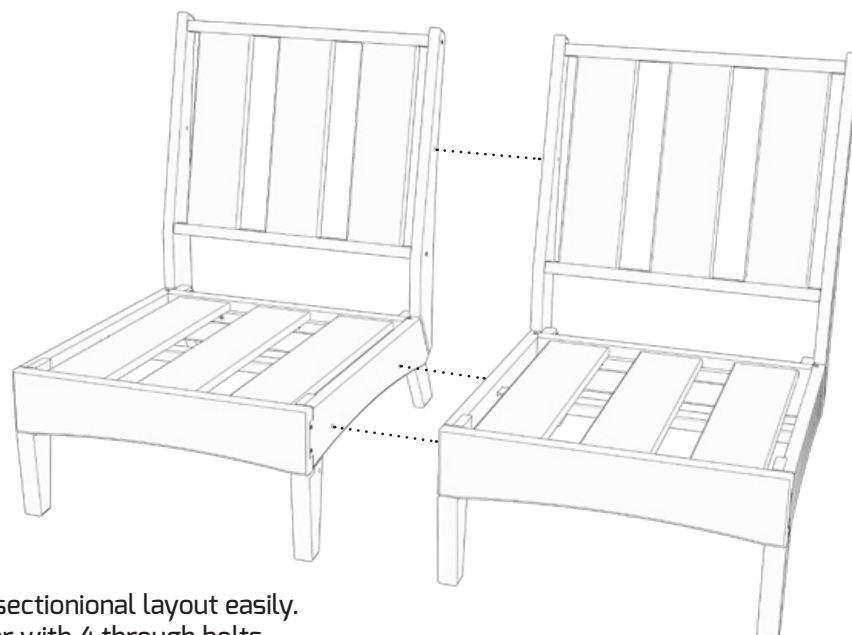

KC3507
Regency Corner Table
42 W
21 3/8 D
17 1/4 H - Mounted

Create a custom sectional layout easily.
Secure together with 4 through bolts.

King Casual Dining Options

KC5195 42x95 Prince Dining Table
KC4100 Farmhouse Dining Chairs
KC4120 Farmhouse Dining Swivel Chairs
Shown in White/Driftwood