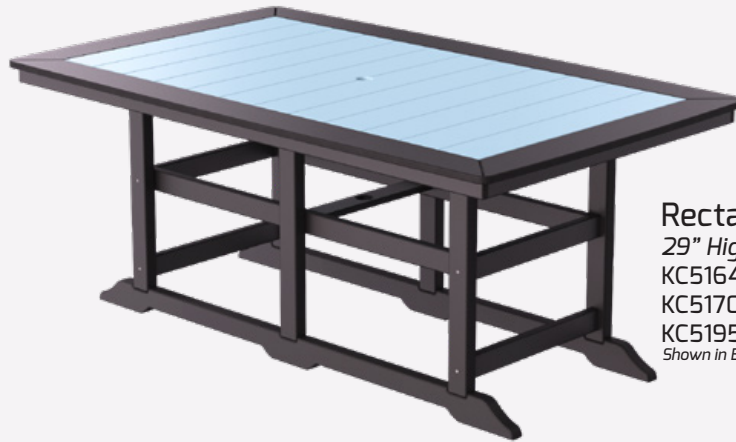

Dining Table Styles

Prince

Rectangle Dining Tables

29" High
KC5164 45"x60"
KC5170 42"x70"
KC5195 42"x95"
Shown in Black/Carolina Blue