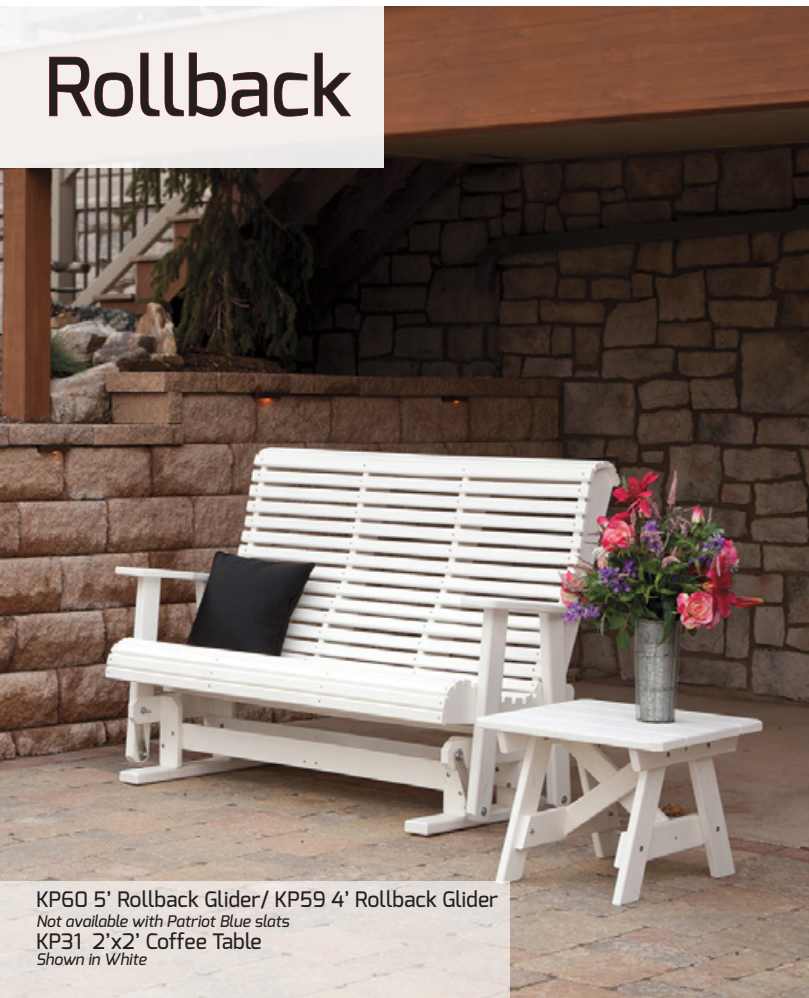

Rollback

KP60 5' Rollback Glider / **KP59** 4' Rollback Glider
Not available with Patriot Blue slats
KP31 2'x2' Coffee Table
Shown in White