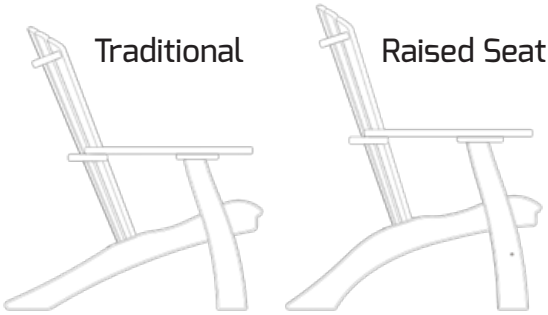

KC1500 29 3/4 W
 31 1/4 D
 38 3/4 H
 15 1/4 SH
California Chair
 Shown in Coastal Gray

KC1550 29 3/4 W
 31 1/4 D
 40 3/4 H
 15 1/4 SH
California Raised Chair
 Shown in Coastal Gray

Traditional low seat or raised seat
 for easy in and out.
 Available in Adirondack and California Chair