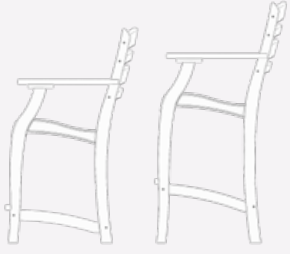

KC5170 Prince Dining Table 42"x70"
KC2001 Contempo Dining Chairs w/ Arms
KC2021 Contempo Dining Swivel Chairs
Shown in Evergreen/Dove Gray

Contempo

Balcony/Bar

Balcony
24" Seat Height

Bar
29" Seat Height

KC6030 Round Bistro Balcony Table 30"
KC2100 Contempo Balcony Chairs w/o Arms