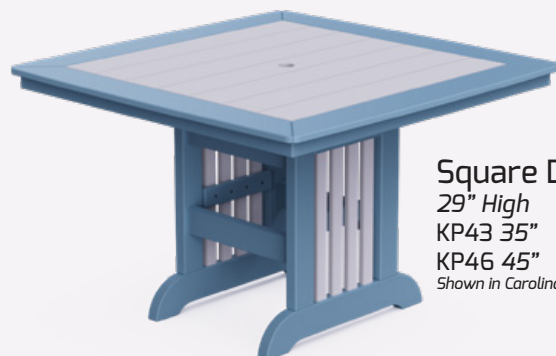

Square Dining Tables

29" High
KP43 35"
KP46 45"
Shown in Carolina Blue/White